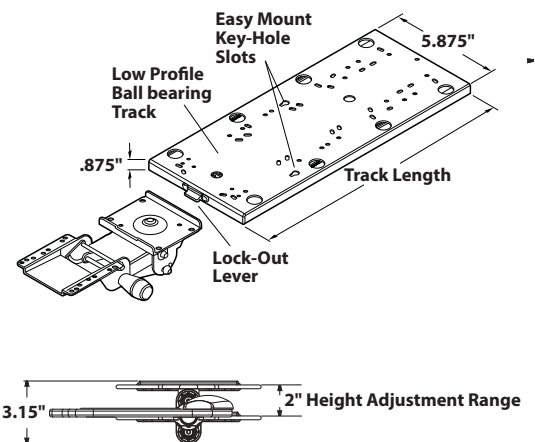

ACCESSORY AFS AKA
Keyboard arm with tray and mouse tray

HORIZONTAL TRAVEL	VERTICAL TRAVEL	TILT ADJUSTMENT
8"	6" (+1", -5")	15° (+/-)

FEATURES:

- Soft touch knob adjusts both height and tilt simultaneously
- Spring assisted to help counterbalance keyboard tray weight
- Sturdy tray design meets "Green" product requirements
- Gel-feel foam offers gentle support, easy-to-clean finish
- Mouse tray swivels and height adjusts
- Mouse tray attaches to either side of keyboard tray

TECHNICAL DATA:

- 20" keyboard trays with anti-skid strips
- Provides 360° swivel positioning and 15° +/- tilt adjustment
- Height adjustment vertical travel 6" (1" above and 5" below worksurface)
- Mouse tray swivels 360°, height adjusts 2"
- Track length 16³/₄"
- Low profile track 2¹/₂" high, travel length 8"
- Color Black

DESK COMPATIBILITY:

- Straightaway

- Diagonal corner

- Curved corner