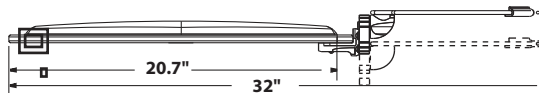

ACCESSORY AFS AKA
Keyboard arm with tray and mouse tray

HORIZONTAL TRAVEL	VERTICAL TRAVEL	TILT ADJUSTMENT
8"	6" (+1", -5")	15° (+/-)

FEATURES:

- Soft touch knob adjusts both height and tilt simultaneously
- Spring assisted to help counterbalance keyboard tray weight
- Sturdy tray design meets "Green" product requirements
- Gel-feel foam offers gentle support, easy-to-clean finish
- Mouse tray swivels and height adjusts
- Mouse tray attaches to either side of keyboard tray

TECHNICAL DATA:

- 20" keyboard trays with anti-skid strips
- Provides 360° swivel positioning and 15° +/- tilt adjustment
- Height adjustment vertical travel 6" (1" above and 5" below worksurface)
- Mouse tray swivels 360°, height adjusts 2"
- Track length 16³/₄"
- Low profile track 2¹/₂" high, travel length 8"
- Color Black