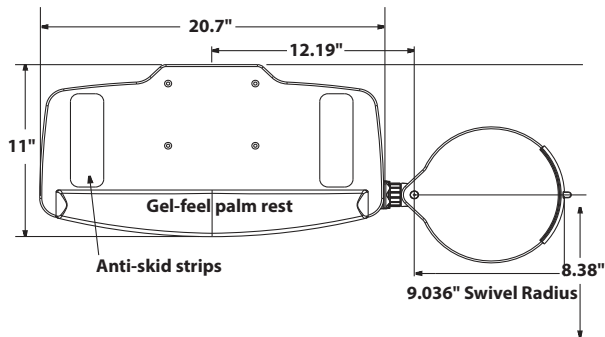

ACCESSORY AFS AKA
Keyboard arm with tray and mouse tray

HORIZONTAL TRAVEL	VERTICAL TRAVEL	TILT ADJUSTMENT
8"	6" (+1", -5")	15° (+/-)

FEATURES:

- Soft touch knob adjusts both height and tilt simultaneously
- Spring assisted to help counterbalance keyboard tray weight
- Sturdy tray design meets "Green" product requirements
- Gel-feel foam offers gentle support, easy-to-clean finish
- Mouse tray swivels and height adjusts
- Mouse tray attaches to either side of keyboard tray

TECHNICAL DATA:

- 20" keyboard trays with anti-skid strips
- Provides 360° swivel positioning and 15° +/- tilt adjustment
- Height adjustment vertical travel 6" (1" above and 5" below worksurface)
- Mouse tray swivels 360°, height adjusts 2"
- Track length 16³/₄"
- Low profile track 2¹/₂" high, travel length 8"
- Color Black

DESK COMPATIBILITY:

- Straightaway

- Diagonal corner

- Curved corner