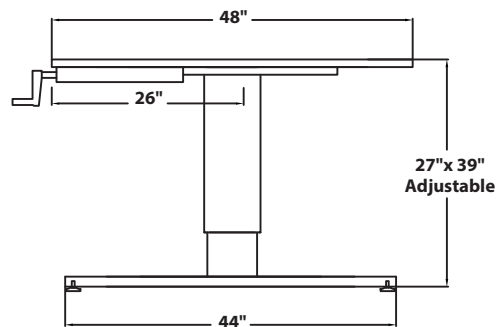

TECHNICAL DATA:

- See chart for standard dimensions
- Other widths and lengths available upon request
- Vertical adjustment range 27"- 39"
- Hydraulic hand-crank , actuated 5 turns per inch
- Extruded aluminum telescoping legs
- Base finish Graphite Silver
- Load capacity 500 lbs.

MODEL	DIMENSION	ADJUSTMENT RANGE	START/END HEIGHT	LEG SPAN
AC 4836 GT	48" X 36"	12"	27", 39"	40"
AC 6648	66" X 48"	12"	27", 39"	40"
AC 7236	72" X 36"	12"	27", 39"	40"

POPULAS
furniture by AD·AS

ACCELLA MULTA SERIES
Dimensions

AC 4836 GT

Front View

Side View

AC 7236

Front View

Side View

AC 6648

Front View

Side View