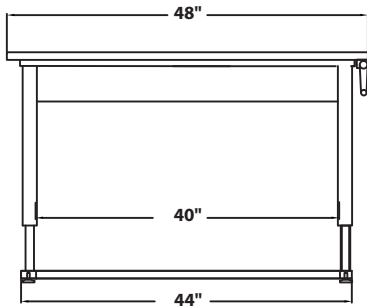

POPULAS
furniture by AD·AS

ACCELLA MULTA SERIES
Dimensions

AC 4836 GT

Front View