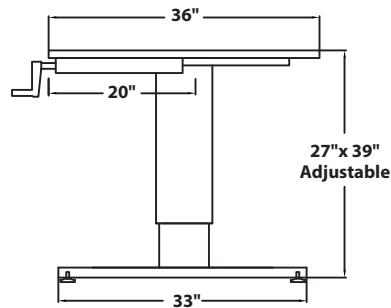

TECHNICAL DATA:

- See chart for standard dimensions
- Other widths and lengths available upon request
- Vertical adjustment range 27"- 39"
- Hydraulic hand-crank , actuated 5 turns per inch
- Extruded aluminum telescoping legs
- Base finish Graphite Silver
- Load capacity 500 lbs.

MODEL	DIMENSION	ADJUSTMENT RANGE	START/END HEIGHT	LEG SPAN
AC 4836 GT	48" X 36"	12"	27", 39"	40"
AC 6648	66" X 48"	12"	27", 39"	40"
AC 7236	72" X 36"	12"	27", 39"	40"

POPULAS
furniture by AD·AS

ACCELLA MULTA SERIES
Dimensions

AC 4836 GT

Front View

Side View

AC 7236

Front View

Side View

AC 6648

Front View

Side View