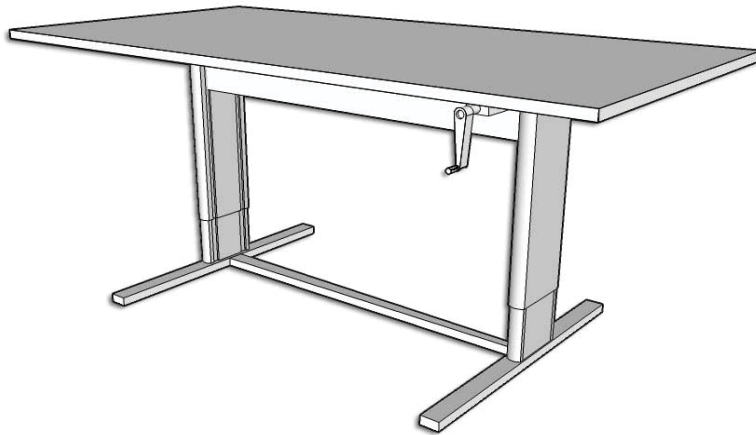

POPULAS
furniture by AD·AS

ACCELLA MULTA SERIES
*Hand-crank, height adjustable
group therapy table*

This multi-function table offers the ease of adjustability required from a group therapy table.

FEATURES:

- Single surface height adjustment for individual positioning or multi-user environment
- Smooth hand-crank adjustment throughout the specified range
- Discreet fold-away crank can be mounted on either side of table
- Durable laminate top or real wood veneer

TECHNICAL DATA:

- See chart for standard dimensions
- Other widths and lengths available upon request
- Vertical adjustment range 27"- 39"
- Hydraulic hand-crank , actuated 5 turns per inch
- Extruded aluminum telescoping legs
- Base finish Graphite Silver
- Load capacity 500 lbs.

MODEL	DIMENSION	ADJUSTMENT RANGE	START/END HEIGHT	LEG SPAN
AC 4836 GT	48" X 36"	12"	27", 39"	40"
AC 6648	66" X 48"	12"	27", 39"	40"
AC 7236	72" X 36"	12"	27", 39"	40"

POPULAS
furniture by AD·AS

ACCELLA MULTA SERIES
Dimensions