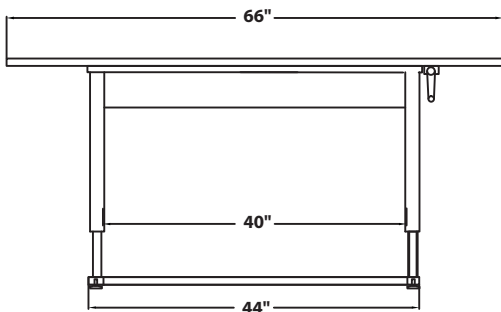

TECHNICAL DATA:

- See chart for standard dimensions
- Other widths and lengths available upon request
- Vertical adjustment range 27"- 39"
- Hydraulic hand-crank , actuated 5 turns per inch
- Extruded aluminum telescoping legs
- Base finish Graphite Silver
- Load capacity 500 lbs.

MODEL	DIMENSION	ADJUSTMENT RANGE	START/END HEIGHT	LEG SPAN
AC 4836 GT	48" X 36"	12"	27", 39"	40"
AC 6648	66" X 48"	12"	27", 39"	40"
AC 7236	72" X 36"	12"	27", 39"	40"

POPULAS
furniture by AD·AS

ACCELLA MULTA SERIES
Dimensions

AC 4836 GT

Front View

Side View

AC 7236

Front View

Side View

AC 6648

Front View

Side View