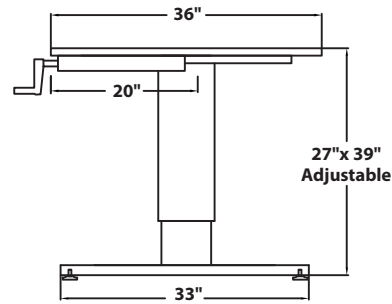

POPULAS
furniture by AD·AS

ACCELLA MULTA SERIES
Dimensions

AC 4836 GT

Side View

AC 7236

AC 6648