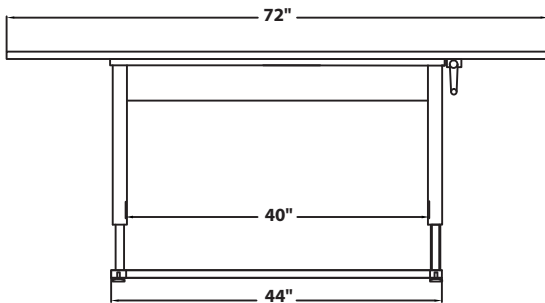

TECHNICAL DATA:

- See chart for standard dimensions
- Other widths and lengths available upon request
- Vertical adjustment range 27"- 39"
- Hydraulic hand-crank , actuated 5 turns per inch
- Extruded aluminum telescoping legs
- Base finish Graphite Silver
- Load capacity 500 lbs.

MODEL	DIMENSION	ADJUSTMENT RANGE	START/END HEIGHT	LEG SPAN
AC 4836 GT	48" X 36"	12"	27", 39"	40"
AC 6648	66" X 48"	12"	27", 39"	40"
AC 7236	72" X 36"	12"	27", 39"	40"

POPULAS
furniture by AD·AS

ACCELLA MULTA SERIES
Dimensions

AC 4836 GT

Front View

Side View

AC 7236

Front View

Side View

AC 6648

Front View

Side View