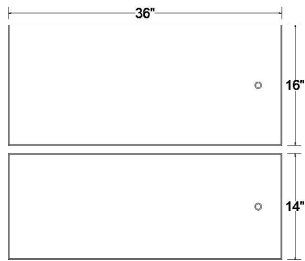

**TECHNICAL DATA:**

- See chart for standard dimensions
- Custom workstation top sizes and finishes available
- Vertical adjustment range 24"-38" or 27-45, 6 cranks per inch
- Load Capacity 225 lbs.
- 14 Gauge Steel for telescoping leg. US Made Plate steel 0.5" thick for feet and support brackets
- Tight tolerances produce a stable adjustment in all positions

MODEL	FRONT/REAR DIMENSIONS	OVERALL DIMENSIONS	ADJUSTMENT RANGE "	START / END HEIGHT "	LEG SPAN
EQ 361416	36" X 14" 36" X 16"	36" X 31"	14 or 18	24-38 or 27-45	30"
EQ 421416	42" X 14" 42" X 16"	42" X 31"	14 or 18	24-38 or 27-45	30"
EQ 481416	48" X 14" 48" X 16"	48" X 31"	14 or 18	24-38 or 27-45	38"
EQ 601416	60" X 14" 60" X 16"	60" X 31"	14 or 18	24-38 or 27-45	50"
EQ 721416	72" X 14" 72" X 16"	72" X 31"	14 or 18	24-38 or 27-45	57"

**POPULAS**  
furniture by AD·AS

**EQUITY SERIES**  
**BI-LEVEL**  
Dimensions

**EQ 361416**

Top View

Front View

Side View

**EQ 421416**

Top View

Front View

Side View

**EQ 481416**

Top View

Front View

Side View

**POPULAS**  
furniture by AD·AS

**EQUITY SERIES**  
**BI-LEVEL**  
Dimensions