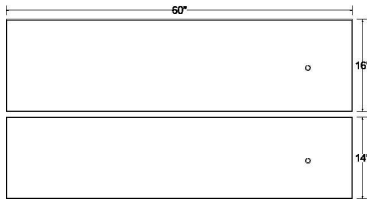

POPULAS
furniture by AD·AS

EQUITY SERIES
BI-LEVEL
Dimensions

EQ 601416

Top View

EQ 721416

Top View

Side View