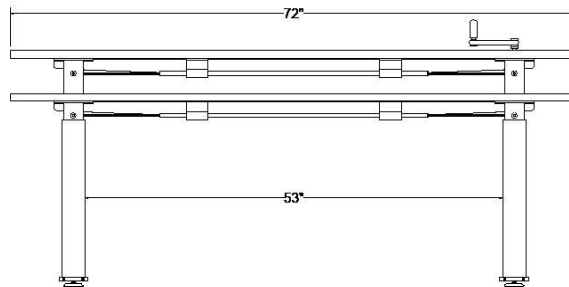

MODEL	FRONT/REAR DIMENSIONS	OVERALL DIMENSIONS	ADJUSTMENT RANGE "	START / END HEIGHT "	LEG SPAN
EQ 361416	36" X 14" 36" X 16"	36" X 31"	14 or 18	24-38 or 27-45	30"
EQ 421416	42" X 14" 42" X 16"	42" X 31"	14 or 18	24-38 or 27-45	30"
EQ 481416	48" X 14" 48" X 16"	48" X 31"	14 or 18	24-38 or 27-45	38"
EQ 601416	60" X 14" 60" X 16"	60" X 31"	14 or 18	24-38 or 27-45	50"
EQ 721416	72" X 14" 72" X 16"	72" X 31"	14 or 18	24-38 or 27-45	57"

**POPULAS**  
furniture by AD·AS

**EQUITY SERIES**  
**BI-LEVEL**  
Dimensions

**EQ 361416**

Top View

Front View

Side View

**EQ 421416**

Top View

Front View

Side View

**EQ 481416**

Top View

Front View

Side View

**POPULAS**  
furniture by AD·AS

**EQUITY SERIES**  
**BI-LEVEL**  
Dimensions

**EQ 601416**

Top View

Front View

Side View

**EQ 721416**

Top View

Front View

Side View