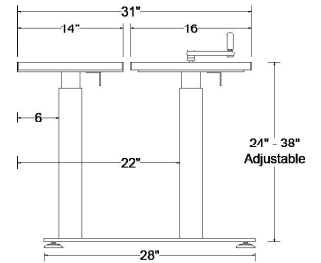

MODEL	FRONT/REAR DIMENSIONS	OVERALL DIMENSIONS	ADJUSTMENT RANGE "	START / END HEIGHT "	LEG SPAN
EQ 361416	36" X 14" 36" X 16"	36" X 31"	14 or 18	24-38 or 27-45	30"
EQ 421416	42" X 14" 42" X 16"	42" X 31"	14 or 18	24-38 or 27-45	30"
EQ 481416	48" X 14" 48" X 16"	48" X 31"	14 or 18	24-38 or 27-45	38"
EQ 601416	60" X 14" 60" X 16"	60" X 31"	14 or 18	24-38 or 27-45	50"
EQ 721416	72" X 14" 72" X 16"	72" X 31"	14 or 18	24-38 or 27-45	57"

**POPULAS**  
furniture by AD·AS

**EQUITY SERIES**  
**BI-LEVEL**  
Dimensions

**EQ 361416**

Top View

Front View

Side View

**EQ 421416**

Top View

Front View

Side View

**EQ 481416**

Top View

Front View

Side View

**POPULAS**  
furniture by AD·AS

**EQUITY SERIES**  
**BI-LEVEL**  
Dimensions

**EQ 601416**

Top View

Front View

Side View

**EQ 721416**

Top View

Front View

Side View