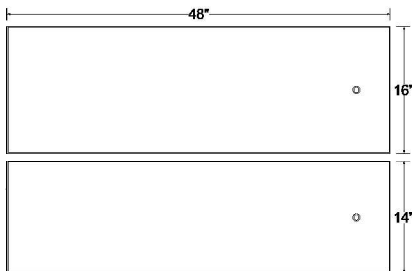

**TECHNICAL DATA:**

- See chart for standard dimensions
- Custom workstation top sizes and finishes available
- Vertical adjustment range 24"-38" or 27-45, 6 cranks per inch
- Load Capacity 225 lbs.
- 14 Gauge Steel for telescoping leg. US Made Plate steel 0.5" thick for feet and support brackets
- Tight tolerances produce a stable adjustment in all positions

MODEL	FRONT/REAR DIMENSIONS	OVERALL DIMENSIONS	ADJUSTMENT RANGE "	START / END HEIGHT "	LEG SPAN
EQ 361416	36" X 14" 36" X 16"	36" X 31"	14 or 18	24-38 or 27-45	30"
EQ 421416	42" X 14" 42" X 16"	42" X 31"	14 or 18	24-38 or 27-45	30"
EQ 481416	48" X 14" 48" X 16"	48" X 31"	14 or 18	24-38 or 27-45	38"
EQ 601416	60" X 14" 60" X 16"	60" X 31"	14 or 18	24-38 or 27-45	50"
EQ 721416	72" X 14" 72" X 16"	72" X 31"	14 or 18	24-38 or 27-45	57"

**POPULAS**  
furniture by AD·AS

**EQUITY SERIES**  
**BI-LEVEL**  
Dimensions

**EQ 361416**

Top View

Front View

Side View

**EQ 421416**

Top View

Front View

Side View

**EQ 481416**

Top View

Front View

Side View

**POPULAS**  
furniture by AD·AS

**EQUITY SERIES**  
**BI-LEVEL**  
Dimensions