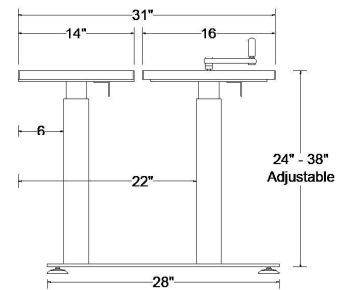

MODEL	FRONT/REAR DIMENSIONS	OVERALL DIMENSIONS	ADJUSTMENT RANGE "	START / END HEIGHT "	LEG SPAN
EQ 361416	36" X 14" 36" X 16"	36" X 31"	14 or 18	24-38 or 27-45	30"
EQ 421416	42" X 14" 42" X 16"	42" X 31"	14 or 18	24-38 or 27-45	30"
EQ 481416	48" X 14" 48" X 16"	48" X 31"	14 or 18	24-38 or 27-45	38"
EQ 601416	60" X 14" 60" X 16"	60" X 31"	14 or 18	24-38 or 27-45	50"
EQ 721416	72" X 14" 72" X 16"	72" X 31"	14 or 18	24-38 or 27-45	57"

**POPULAS**  
furniture by AD·AS

**EQUITY SERIES**  
**BI-LEVEL**  
Dimensions

**EQ 361416**

Top View

Front View

Side View

**EQ 421416**

Top View

Front View

Side View

**EQ 481416**

Top View

Front View

Side View

**POPULAS**  
furniture by AD·AS

**EQUITY SERIES**  
**BI-LEVEL**  
Dimensions

**EQ 601416**

Top View

Front View

Side View

**EQ 721416**

Top View

Front View

Side View