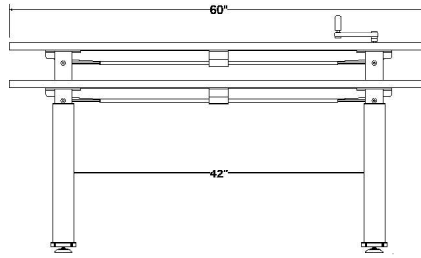

MODEL	FRONT/REAR DIMENSIONS	OVERALL DIMENSIONS	ADJUSTMENT RANGE "	START / END HEIGHT "	LEG SPAN
EQ 361416	36" X 14" 36" X 16"	36" X 31"	14 or 18	24-38 or 27-45	30"
EQ 421416	42" X 14" 42" X 16"	42" X 31"	14 or 18	24-38 or 27-45	30"
EQ 481416	48" X 14" 48" X 16"	48" X 31"	14 or 18	24-38 or 27-45	38"
EQ 601416	60" X 14" 60" X 16"	60" X 31"	14 or 18	24-38 or 27-45	50"
EQ 721416	72" X 14" 72" X 16"	72" X 31"	14 or 18	24-38 or 27-45	57"

**POPULAS**  
furniture by AD·AS

**EQUITY SERIES**  
**BI-LEVEL**  
Dimensions

**EQ 361416**

Top View

Front View

Side View

**EQ 421416**

Top View

Front View

Side View

**EQ 481416**

Top View

Front View

Side View

**POPULAS**  
furniture by AD·AS

**EQUITY SERIES**  
**BI-LEVEL**  
Dimensions

**EQ 601416**

Top View

Front View

Side View

**EQ 721416**

Top View

Front View

Side View