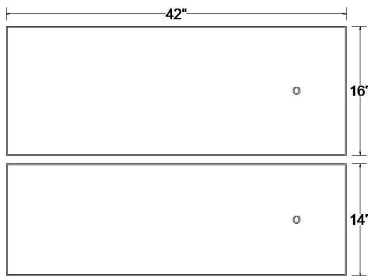

**TECHNICAL DATA:**

- See chart for standard dimensions
- Custom workstation top sizes and finishes available
- Vertical adjustment range 24"-38" or 27-45, 6 cranks per inch
- Load Capacity 225 lbs.
- 14 Gauge Steel for telescoping leg. US Made Plate steel 0.5" thick for feet and support brackets
- Tight tolerances produce a stable adjustment in all positions

MODEL	FRONT/REAR DIMENSIONS	OVERALL DIMENSIONS	ADJUSTMENT RANGE "	START / END HEIGHT "	LEG SPAN
EQ 361416	36" X 14" 36" X 16"	36" X 31"	14 or 18	24-38 or 27-45	30"
EQ 421416	42" X 14" 42" X 16"	42" X 31"	14 or 18	24-38 or 27-45	30"
EQ 481416	48" X 14" 48" X 16"	48" X 31"	14 or 18	24-38 or 27-45	38"
EQ 601416	60" X 14" 60" X 16"	60" X 31"	14 or 18	24-38 or 27-45	50"
EQ 721416	72" X 14" 72" X 16"	72" X 31"	14 or 18	24-38 or 27-45	57"

**POPULAS**  
furniture by AD·AS

**EQUITY SERIES**  
**BI-LEVEL**  
Dimensions

**EQ 361416**

Top View

Front View

Side View

**EQ 421416**

Top View

Front View

Side View

**EQ 481416**

Top View

Front View

Side View

**POPULAS**  
furniture by AD·AS

**EQUITY SERIES**  
**BI-LEVEL**  
Dimensions