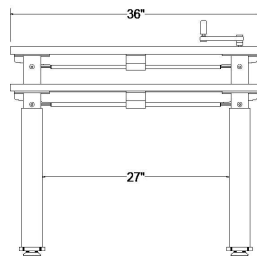

**TECHNICAL DATA:**

- See chart for standard dimensions
- Custom workstation top sizes and finishes available
- Vertical adjustment range 24"-38" or 27-45, 6 cranks per inch
- Load Capacity 225 lbs.
- 14 Gauge Steel for telescoping leg. US Made Plate steel 0.5" thick for feet and support brackets
- Tight tolerances produce a stable adjustment in all positions

MODEL	FRONT/REAR DIMENSIONS	OVERALL DIMENSIONS	ADJUSTMENT RANGE "	START / END HEIGHT "	LEG SPAN
EQ 361416	36" X 14" 36" X 16"	36" X 31"	14 or 18	24-38 or 27-45	30"
EQ 421416	42" X 14" 42" X 16"	42" X 31"	14 or 18	24-38 or 27-45	30"
EQ 481416	48" X 14" 48" X 16"	48" X 31"	14 or 18	24-38 or 27-45	38"
EQ 601416	60" X 14" 60" X 16"	60" X 31"	14 or 18	24-38 or 27-45	50"
EQ 721416	72" X 14" 72" X 16"	72" X 31"	14 or 18	24-38 or 27-45	57"

**POPULAS**  
furniture by AD·AS

**EQUITY SERIES**  
**BI-LEVEL**  
Dimensions

**EQ 361416**

Top View

Front View

Side View

**EQ 421416**

Top View

Front View

Side View

**EQ 481416**

Top View

Front View

Side View

**POPULAS**  
furniture by AD·AS

**EQUITY SERIES**  
**BI-LEVEL**  
Dimensions