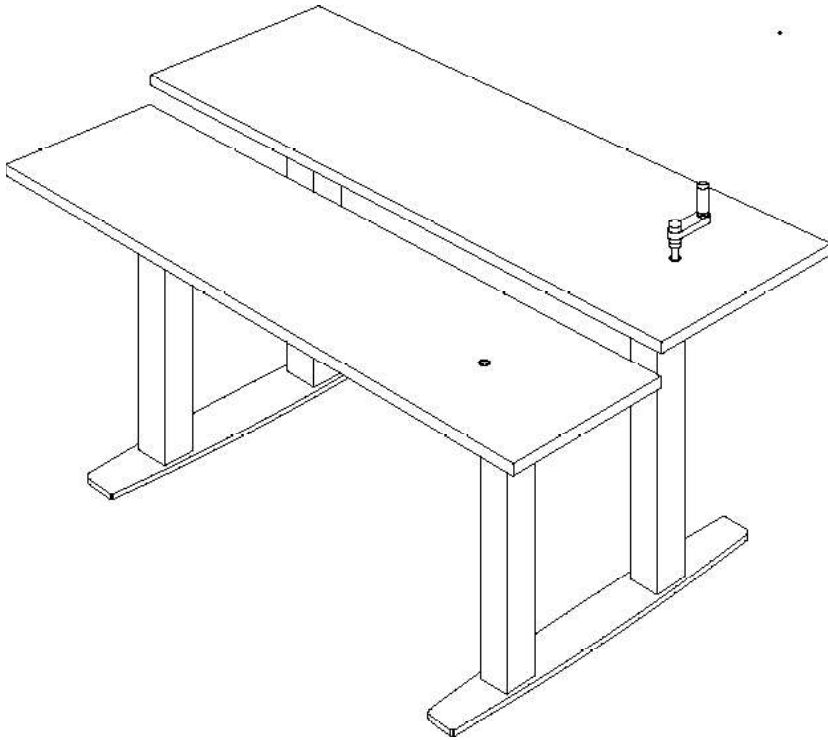

**EQUITY SERIES  
BI-LEVEL**

*Bi-level workstation  
with hand-crank adjustment*

**An ergonomic workstation with a clean modern look, smooth hand-crank adjustment, and variable sit-to-stand height adjustment.**

**FEATURES:**

- Front and rear worksurfaces adjust independently for optimal ergonomics, individual positioning, or multi-user environments
- Easy to turn hand-crank adjustment
- Top crank actuated for each surface with under work surface handle storage
- Meets or exceeds ANSI/BIFMA standard, BSR/HFES 100 standard, and ANSI A 117.1 (wheelchair accessibility) standard
- Durable laminate top

**TECHNICAL DATA:**

- See chart for standard dimensions
- Custom workstation top sizes and finishes available
- Vertical adjustment range 24"-38" or 27-45, 6 cranks per inch
- Load Capacity 225 lbs.
- 14 Gauge Steel for telescoping leg. US Made Plate steel 0.5" thick for feet and support brackets
- Tight tolerances produce a stable adjustment in all positions

MODEL	FRONT/REAR DIMENSIONS	OVERALL DIMENSIONS	ADJUSTMENT RANGE "	START / END HEIGHT "	LEG SPAN
EQ 361416	36" X 14" 36" X 16"	36" X 31"	14 or 18	24-38 or 27-45	30"
EQ 421416	42" X 14" 42" X 16"	42" X 31"	14 or 18	24-38 or 27-45	30"
EQ 481416	48" X 14" 48" X 16"	48" X 31"	14 or 18	24-38 or 27-45	38"
EQ 601416	60" X 14" 60" X 16"	60" X 31"	14 or 18	24-38 or 27-45	50"
EQ 721416	72" X 14" 72" X 16"	72" X 31"	14 or 18	24-38 or 27-45	57"