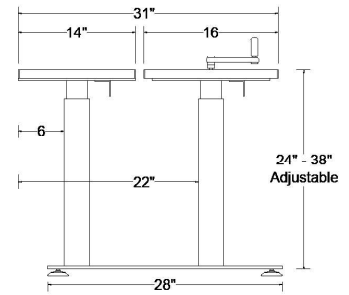

**TECHNICAL DATA:**

- See chart for standard dimensions
- Custom workstation top sizes and finishes available
- Vertical adjustment range 24"-38" or 27-45, 6 cranks per inch
- Load Capacity 225 lbs.
- 14 Gauge Steel for telescoping leg. US Made Plate steel 0.5" thick for feet and support brackets
- Tight tolerances produce a stable adjustment in all positions

MODEL	FRONT/REAR DIMENSIONS	OVERALL DIMENSIONS	ADJUSTMENT RANGE "	START / END HEIGHT "	LEG SPAN
EQ 361416	36" X 14" 36" X 16"	36" X 31"	14 or 18	24-38 or 27-45	30"
EQ 421416	42" X 14" 42" X 16"	42" X 31"	14 or 18	24-38 or 27-45	30"
EQ 481416	48" X 14" 48" X 16"	48" X 31"	14 or 18	24-38 or 27-45	38"
EQ 601416	60" X 14" 60" X 16"	60" X 31"	14 or 18	24-38 or 27-45	50"
EQ 721416	72" X 14" 72" X 16"	72" X 31"	14 or 18	24-38 or 27-45	57"

**POPULAS**  
furniture by AD·AS

**EQUITY SERIES**  
**BI-LEVEL**  
Dimensions

**EQ 361416**

Top View

Front View

Side View

**EQ 421416**

Top View

Front View

Side View

**EQ 481416**

Top View

Front View

Side View

**POPULAS**  
furniture by AD·AS

**EQUITY SERIES**  
**BI-LEVEL**  
Dimensions