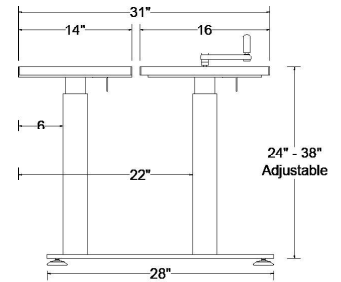

**TECHNICAL DATA:**

- See chart for standard dimensions
- Custom workstation top sizes and finishes available
- Vertical adjustment range 24"-38" or 27-45, 6 cranks per inch
- Load Capacity 225 lbs.
- 14 Gauge Steel for telescoping leg. US Made Plate steel 0.5" thick for feet and support brackets
- Tight tolerances produce a stable adjustment in all positions

MODEL	FRONT/REAR DIMENSIONS	OVERALL DIMENSIONS	ADJUSTMENT RANGE "	START / END HEIGHT "	LEG SPAN
EQ 361416	36" X 14" 36" X 16"	36" X 31"	14 or 18	24-38 or 27-45	30"
EQ 421416	42" X 14" 42" X 16"	42" X 31"	14 or 18	24-38 or 27-45	30"
EQ 481416	48" X 14" 48" X 16"	48" X 31"	14 or 18	24-38 or 27-45	38"
EQ 601416	60" X 14" 60" X 16"	60" X 31"	14 or 18	24-38 or 27-45	50"
EQ 721416	72" X 14" 72" X 16"	72" X 31"	14 or 18	24-38 or 27-45	57"

**POPULAS**  
furniture by AD·AS

**EQUITY SERIES**  
**BI-LEVEL**  
Dimensions

**EQ 361416**

Top View

Front View

Side View

**EQ 421416**

Top View

Front View

Side View

**EQ 481416**

Top View

Front View

Side View

**POPULAS**  
furniture by AD·AS

**EQUITY SERIES**  
**BI-LEVEL**  
Dimensions