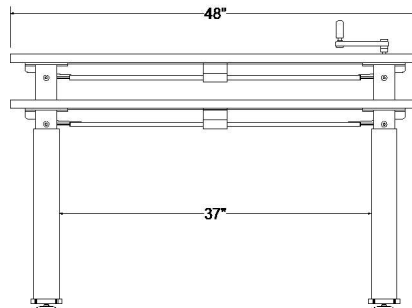

MODEL	FRONT/REAR DIMENSIONS	OVERALL DIMENSIONS	ADJUSTMENT RANGE "	START / END HEIGHT "	LEG SPAN
EQ 361416	36" X 14" 36" X 16"	36" X 31"	14 or 18	24-38 or 27-45	30"
EQ 421416	42" X 14" 42" X 16"	42" X 31"	14 or 18	24-38 or 27-45	30"
EQ 481416	48" X 14" 48" X 16"	48" X 31"	14 or 18	24-38 or 27-45	38"
EQ 601416	60" X 14" 60" X 16"	60" X 31"	14 or 18	24-38 or 27-45	50"
EQ 721416	72" X 14" 72" X 16"	72" X 31"	14 or 18	24-38 or 27-45	57"

**POPULAS**  
furniture by AD·AS

**EQUITY SERIES**  
**BI-LEVEL**  
Dimensions

**EQ 361416**

Top View

Front View

Side View

**EQ 421416**

Top View

Front View

Side View

**EQ 481416**

Top View

Front View

Side View

**POPULAS**  
furniture by AD·AS

**EQUITY SERIES**  
**BI-LEVEL**  
Dimensions

**EQ 601416**

Top View

Front View

Side View

**EQ 721416**

Top View

Front View

Side View