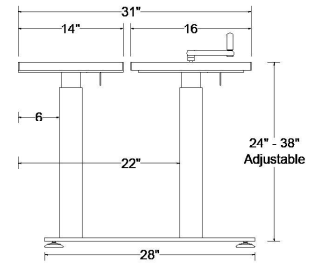

**TECHNICAL DATA:**

- See chart for standard dimensions
- Custom workstation top sizes and finishes available
- Vertical adjustment range 24"-38" or 27-45, 6 cranks per inch
- Load Capacity 225 lbs.
- 14 Gauge Steel for telescoping leg. US Made Plate steel 0.5" thick for feet and support brackets
- Tight tolerances produce a stable adjustment in all positions

MODEL	FRONT/REAR DIMENSIONS	OVERALL DIMENSIONS	ADJUSTMENT RANGE "	START / END HEIGHT "	LEG SPAN
EQ 361416	36" X 14" 36" X 16"	36" X 31"	14 or 18	24-38 or 27-45	30"
EQ 421416	42" X 14" 42" X 16"	42" X 31"	14 or 18	24-38 or 27-45	30"
EQ 481416	48" X 14" 48" X 16"	48" X 31"	14 or 18	24-38 or 27-45	38"
EQ 601416	60" X 14" 60" X 16"	60" X 31"	14 or 18	24-38 or 27-45	50"
EQ 721416	72" X 14" 72" X 16"	72" X 31"	14 or 18	24-38 or 27-45	57"

Front View

Side View

**EQ 481416**

Top View

Front View

Side View

**POPULAS**  
furniture by AD·AS

**EQUITY SERIES**  
**BI-LEVEL**  
Dimensions

**EQ 601416**

Top View

Front View

Side View

**EQ 721416**

Top View

Front View

Side View