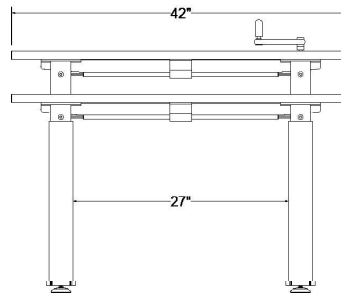

**TECHNICAL DATA:**

- See chart for standard dimensions
- Custom workstation top sizes and finishes available
- Vertical adjustment range 24"-38" or 27-45, 6 cranks per inch
- Load Capacity 225 lbs.
- 14 Gauge Steel for telescoping leg. US Made Plate steel 0.5" thick for feet and support brackets
- Tight tolerances produce a stable adjustment in all positions

MODEL	FRONT/REAR DIMENSIONS	OVERALL DIMENSIONS	ADJUSTMENT RANGE "	START / END HEIGHT "	LEG SPAN
EQ 361416	36" X 14" 36" X 16"	36" X 31"	14 or 18	24-38 or 27-45	30"
EQ 421416	42" X 14" 42" X 16"	42" X 31"	14 or 18	24-38 or 27-45	30"
EQ 481416	48" X 14" 48" X 16"	48" X 31"	14 or 18	24-38 or 27-45	38"
EQ 601416	60" X 14" 60" X 16"	60" X 31"	14 or 18	24-38 or 27-45	50"
EQ 721416	72" X 14" 72" X 16"	72" X 31"	14 or 18	24-38 or 27-45	57"

**POPULAS**  
furniture by AD·AS

**EQUITY SERIES**  
**BI-LEVEL**  
Dimensions

**EQ 361416**

Top View

Front View

Side View

**EQ 421416**

Top View

Front View

Side View

**EQ 481416**

Top View

Front View

Side View

**POPULAS**  
furniture by AD·AS

**EQUITY SERIES**  
**BI-LEVEL**  
Dimensions