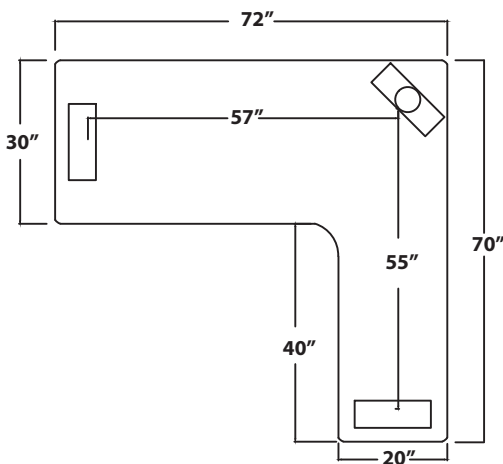

POPULAS
furniture by AD·AS

VOX™ L-DESK

Electric, height adjustable L-shape desk

Computer workstation features smooth, quiet motorized adjustment with extra-low and extra-high height range. The Vox™ series is designed without a cross brace enabling maximum knee space.

FEATURES:

- L-shaped desk with vertical adjustment for individual positioning or multi-user environment
- Push-button motorized adjustment throughout the specified range
- Push-button controls can be mounted on either side of table
- Durable laminate top or real wood veneer

TECHNICAL DATA:

- Standard table dimensions: 72" X 70" X 30", 20"
- Vertical adjustment range 24" - 50"
- System operates on standard 110V, electric motor UL listed
- Extruded aluminum telescoping legs
- Base finish Graphite Silver
- Load capacity 450 lbs

MODEL	DIMENSIONS	ADJUSTMENT RANGE	START/END HEIGHT	LEG SPAN
VX 7230 L	72"x70"x30",20"	26"	24", 50"	Main, 57" Return, 55"

Top View

Front View

Side View