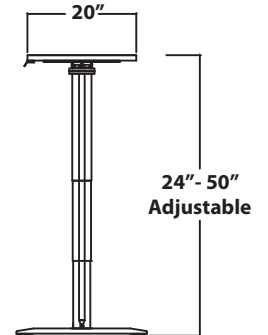

FEATURES:

- L-shaped desk with vertical adjustment for individual positioning or multi-user environment
- Push-button motorized adjustment throughout the specified range
- Push-button controls can be mounted on either side of table
- Durable laminate top or real wood veneer

TECHNICAL DATA:

- Standard table dimensions: 72" X 70" X 30", 20"
- Vertical adjustment range 24" - 50"
- System operates on standard 110V, electric motor UL listed
- Extruded aluminum telescoping legs
- Base finish Graphite Silver
- Load capacity 450 lbs

MODEL	DIMENSIONS	ADJUSTMENT RANGE	START/END HEIGHT	LEG SPAN
VX 7230 L	72"x70"x30",20"	26"	24", 50"	Main, 57" Return, 55"

Top View

Front View

Side View