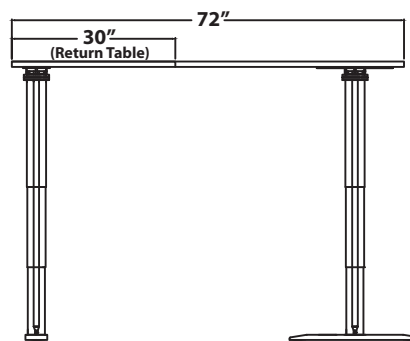

POPULAS
furniture by AD·AS

VOX™ L-DESK

Electric, height adjustable L-shape desk

Computer workstation features smooth, quiet motorized adjustment with extra-low and extra-high height range. The Vox™ series is designed without a cross brace enabling maximum knee space.

FEATURES:

- L-shaped desk with vertical adjustment for individual positioning or multi-user environment
- Push-button motorized adjustment throughout the specified range
- Push-button controls can be mounted on either side of table
- Durable laminate top or real wood veneer

TECHNICAL DATA:

- Standard table dimensions: 72" X 70" X 30", 20"
- Vertical adjustment range 24" - 50"
- System operates on standard 110V, electric motor UL listed
- Extruded aluminum telescoping legs
- Base finish Graphite Silver
- Load capacity 450 lbs

MODEL	DIMENSIONS	ADJUSTMENT RANGE	START/END HEIGHT	LEG SPAN
VX 7230 L	72"x70"x30",20"	26"	24", 50"	Main, 57" Return, 55"

Top View

Front View

Side View