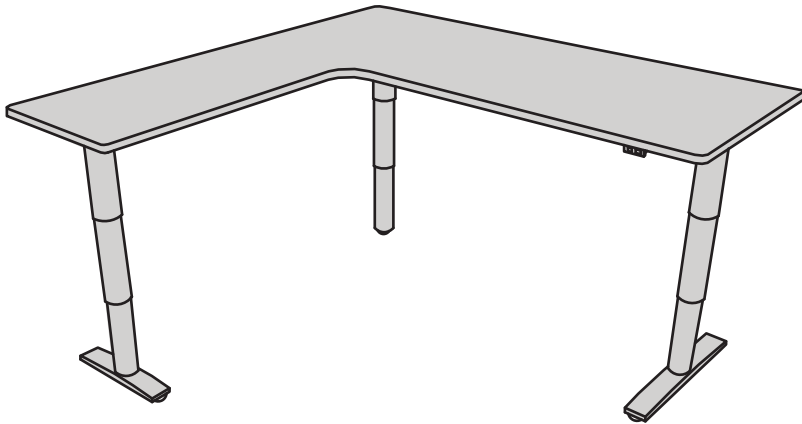

POPULAS
furniture by AD·AS

VOX™ L-DESK

Electric, height adjustable L-shape desk

Computer workstation features smooth, quiet motorized adjustment with extra-low and extra-high height range. The Vox™ series is designed without a cross brace enabling maximum knee space.

FEATURES:

- L-shaped desk with vertical adjustment for individual positioning or multi-user environment
- Push-button motorized adjustment throughout the specified range
- Push-button controls can be mounted on either side of table
- Durable laminate top or real wood veneer

TECHNICAL DATA:

- Standard table dimensions: 72" X 70" X 30", 20"
- Vertical adjustment range 24" - 50"
- System operates on standard 110V, electric motor UL listed
- Extruded aluminum telescoping legs
- Base finish Graphite Silver
- Load capacity 450 lbs

MODEL	DIMENSIONS	ADJUSTMENT RANGE	START/END HEIGHT	LEG SPAN
VX 7230 L	72"x70"x30",20"	26"	24", 50"	Main, 57" Return, 55"

Top View

Front View

Side View