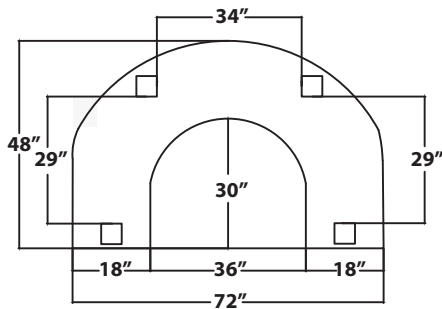

**POPULAS**  
furniture by AD·AS

**KA-7248**  
Adjustable Therawrap™ table

Personal adjustable tilting worktable provides adjustability for individual positioning or multi-user environments.

**FEATURES:**

**TECHNICAL DATA:**

- Standard table dimensions: 72" x 48"
- Vertical adjustment capability: 10"
- Standard base color: Almond, or Graphite Silver

MODEL	DIMENSIONS	ADJUSTMENT RANGE	START/END HEIGHT	LEG SPAN
KA-7248	72" X 48"	10"	23", 33"	29", 34", 29"

Top View

Front View

Side View