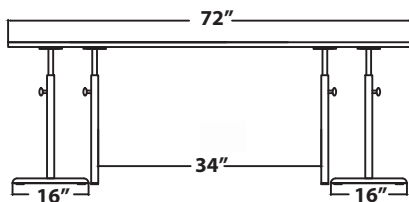

- Standard tabletop construction with durable laminate finish and vinyl edge
- Steel column with durable powder coat finish
- Custom designed extruded metal columns provide precision movement for fast, simple knob-adjustment
- 6 adjustable base levelers

**TECHNICAL DATA:**

- Standard table dimensions: 72" x 48"
- Vertical adjustment capability: 10"
- Standard base color: Almond, or Graphite Silver

MODEL	DIMENSIONS	ADJUSTMENT RANGE	START/END HEIGHT	LEG SPAN
KA-7248	72" X 48"	10"	23", 33"	29", 34", 29"

Top View

Front View

Side View