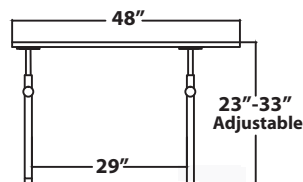

**TECHNICAL DATA:**

- Standard table dimensions: 72" x 48"
- Vertical adjustment capability: 10"
- Standard base color: Almond, or Graphite Silver

MODEL	DIMENSIONS	ADJUSTMENT RANGE	START/END HEIGHT	LEG SPAN
KA-7248	72" X 48"	10"	23", 33"	29", 34", 29"

Top View

Front View

Side View