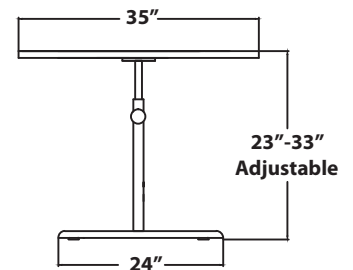

**TECHNICAL DATA:**

- Standard table dimensions: 59" x 35"
- Comfort curve dimensions: 26"W x 13"D
- Vertical adjustment capability: 10"
- Standard base color: Almond, or Graphite Silver

**OPTIONAL ACCESSORIES:**

- ADA signage
- Casters for mobility

MODEL	DIMENSIONS	ADJUSTMENT RANGE	START/END HEIGHT	LEG SPAN
KA-5935CR	59" X 35"	10"	23", 33"	50"

Top View

Front View

Side View