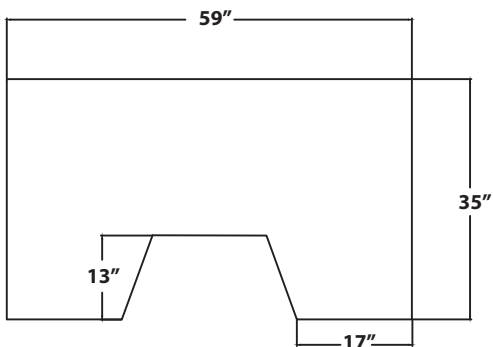

**TECHNICAL DATA:**

- Standard table dimensions: 59" x 35"
- Comfort curve dimensions: 26"W x 13"D
- Vertical adjustment capability: 10"
- Standard base color: Almond, or Graphite Silver

**OPTIONAL ACCESSORIES:**

- ADA signage
- Casters for mobility

MODEL	DIMENSIONS	ADJUSTMENT RANGE	START/END HEIGHT	LEG SPAN
KA-5935CR	59" X 35"	10"	23", 33"	50"

Top View

Front View

Side View