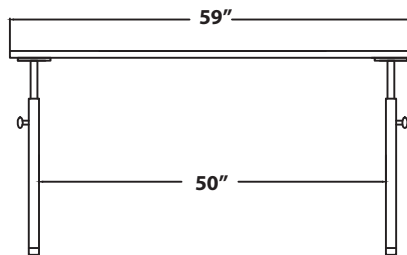

**TECHNICAL DATA:**

- Standard table dimensions: 59" x 35"
- Comfort curve dimensions: 26"W x 13"D
- Vertical adjustment capability: 10"
- Standard base color: Almond, or Graphite Silver

**OPTIONAL ACCESSORIES:**

- ADA signage
- Casters for mobility

MODEL	DIMENSIONS	ADJUSTMENT RANGE	START/END HEIGHT	LEG SPAN
KA-5935CR	59" X 35"	10"	23", 33"	50"

Top View

Front View

Side View