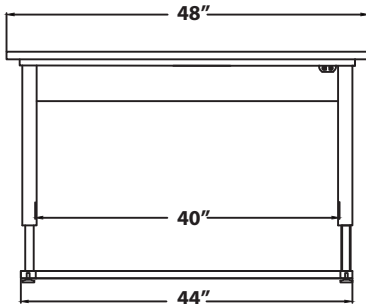

POPULAS
furniture by AD·AS

INFINITY MULTA
Dimension page

IN 4836 GT

Front View