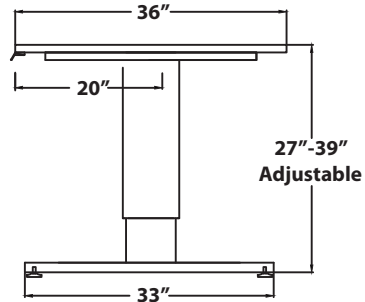

TECHNICAL DATA:

- See chart for standard dimensions
- Custom workstation top sizes and finishes available
- Vertical adjustment range 27" - 39"
- System operates on standard 110V, electric motor UL listed
- Extruded aluminum telescoping legs
- Base finish Graphite Silver
- Load capacity 500 lbs

MODEL	DIMENSIONS	ADJUSTMENT RANGE	START/END HEIGHT	LEG SPAN
IN 4836 GT	48" X 36"	12"	27", 39"	40"
IN 6648	66" X 48"	12"	27", 39"	40"
IN 7236	72" X 36"	12"	27", 39"	40"

POPULAS
furniture by AD·AS

INFINITY MULTA
Dimension page

IN 4836 GT

Front View

Side View

IN 7236

Front View

Side View

IN 6648

Front View

Side View