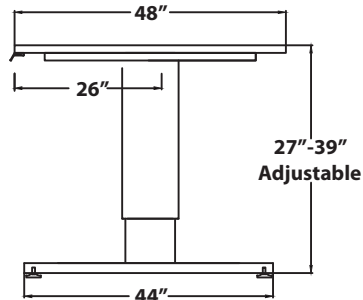

TECHNICAL DATA:

- See chart for standard dimensions
- Custom workstation top sizes and finishes available
- Vertical adjustment range 27" - 39"
- System operates on standard 110V, electric motor UL listed
- Extruded aluminum telescoping legs
- Base finish Graphite Silver
- Load capacity 500 lbs

MODEL	DIMENSIONS	ADJUSTMENT RANGE	START/END HEIGHT	LEG SPAN
IN 4836 GT	48" X 36"	12"	27", 39"	40"
IN 6648	66" X 48"	12"	27", 39"	40"
IN 7236	72" X 36"	12"	27", 39"	40"

POPULAS
furniture by AD·AS

INFINITY MULTA
Dimension page

IN 4836 GT

Front View

Side View

IN 7236

Front View

Side View

IN 6648

Front View

Side View