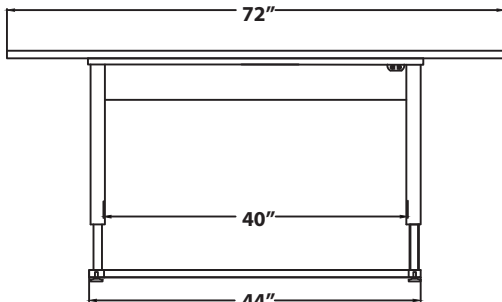

TECHNICAL DATA:

- See chart for standard dimensions
- Custom workstation top sizes and finishes available
- Vertical adjustment range 27" - 39"
- System operates on standard 110V, electric motor UL listed
- Extruded aluminum telescoping legs
- Base finish Graphite Silver
- Load capacity 500 lbs

MODEL	DIMENSIONS	ADJUSTMENT RANGE	START/END HEIGHT	LEG SPAN
IN 4836 GT	48" X 36"	12"	27", 39"	40"
IN 6648	66" X 48"	12"	27", 39"	40"
IN 7236	72" X 36"	12"	27", 39"	40"

POPULAS
furniture by AD·AS

INFINITY MULTA
Dimension page

IN 4836 GT

Front View

Side View

IN 7236

Front View

Side View

IN 6648

Front View

Side View