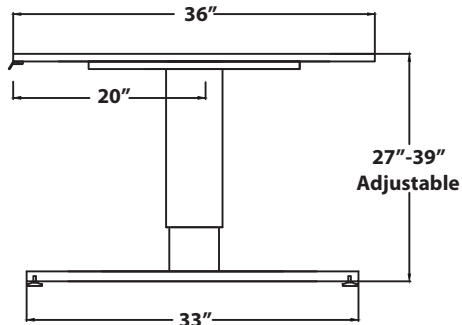

TECHNICAL DATA:

- See chart for standard dimensions
- Custom workstation top sizes and finishes available
- Vertical adjustment range 27" - 39"
- System operates on standard 110V, electric motor UL listed
- Extruded aluminum telescoping legs
- Base finish Graphite Silver
- Load capacity 500 lbs

MODEL	DIMENSIONS	ADJUSTMENT RANGE	START/END HEIGHT	LEG SPAN
IN 4836 GT	48" X 36"	12"	27", 39"	40"
IN 6648	66" X 48"	12"	27", 39"	40"
IN 7236	72" X 36"	12"	27", 39"	40"

POPULAS
furniture by AD·AS

INFINITY MULTA
Dimension page

IN 4836 GT

Front View

Side View

IN 7236

Front View

Side View

IN 6648

Front View

Side View