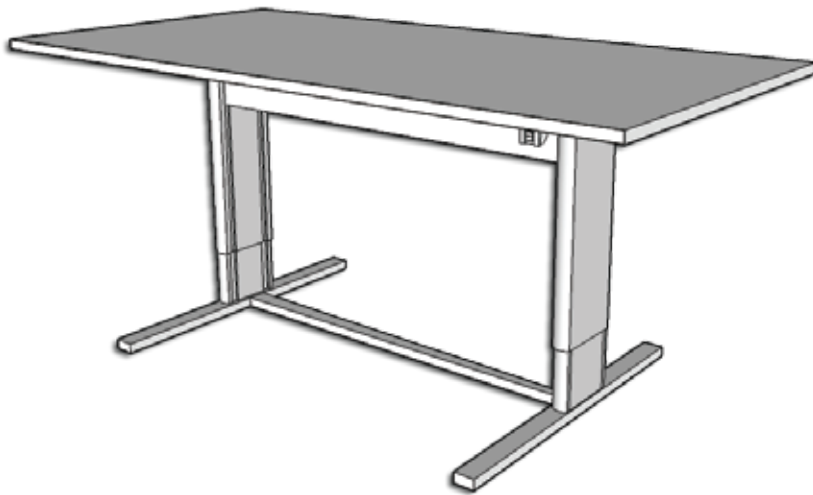

POPULAS
furniture by AD·AS

INFINITY MULTA SERIES

Motorized, height adjustable table

This multi-function table offers the ease of adjustability required from a group therapy table.

FEATURES:

- Single surface table with vertical height adjustment for individual positioning or multiple user environments
- Push-button motorized adjustment throughout the specified range
- Push-button controls can be mounted on either side of table
- Durable laminate top or real wood veneer

TECHNICAL DATA:

- See chart for standard dimensions
- Custom workstation top sizes and finishes available
- Vertical adjustment range 27" - 39"
- System operates on standard 110V, electric motor UL listed
- Extruded aluminum telescoping legs
- Base finish Graphite Silver
- Load capacity 500 lbs

MODEL	DIMENSIONS	ADJUSTMENT RANGE	START/END HEIGHT	LEG SPAN
IN 4836 GT	48" X 36"	12"	27", 39"	40"
IN 6648	66" X 48"	12"	27", 39"	40"
IN 7236	72" X 36"	12"	27", 39"	40"

POPULAS
furniture by AD·AS

INFINITY MULTA
Dimension page

Side View