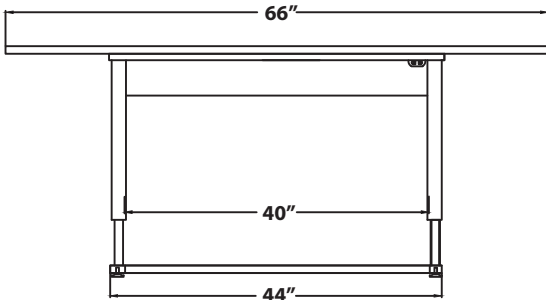

TECHNICAL DATA:

- See chart for standard dimensions
- Custom workstation top sizes and finishes available
- Vertical adjustment range 27" - 39"
- System operates on standard 110V, electric motor UL listed
- Extruded aluminum telescoping legs
- Base finish Graphite Silver
- Load capacity 500 lbs

MODEL	DIMENSIONS	ADJUSTMENT RANGE	START/END HEIGHT	LEG SPAN
IN 4836 GT	48" X 36"	12"	27", 39"	40"
IN 6648	66" X 48"	12"	27", 39"	40"
IN 7236	72" X 36"	12"	27", 39"	40"

POPULAS
furniture by AD·AS

INFINITY MULTA
Dimension page

IN 4836 GT

Front View

Side View

IN 7236

Front View

Side View

IN 6648

Front View

Side View